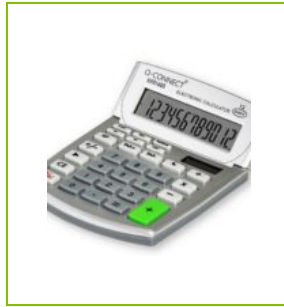

MEDIUM CALCULATOR

KF01605

- DESCRIPTION SHORT:** Medium-Table Top calculator, 12 digit dual powered adjustable display
- PRODUCT LENGHT:** 14.3
- PRODUCT WIDTH:** 10.5
- PRODUCT HEIGHT:** 2
- COMMERCIAL INFORMATION:** Q Connect Dual Powered 12 Digit Calculator with extra large easy to read adjustable display, 4 memory keys, battery back-up and auto power off. Dimensions - 138x103x31mm.
- TECHNICAL INFORMATION:**
- Extra: 10 digit calculator
 - Extra: adjustable display
 - Extra: 4 memory keys
 - Extra: auto power off
- Reason 1 Q-CONSCIOUS:** Recycled materials
- PRODUCT WEIGHT:** 0.12
- ECO LABEL:**