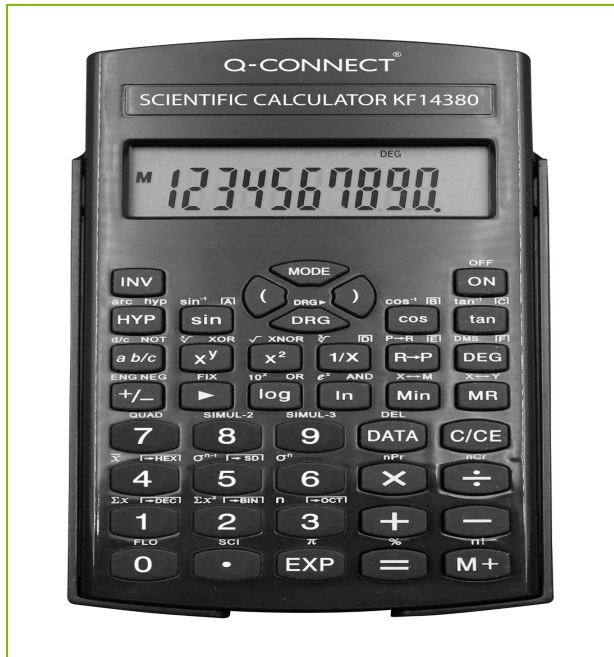

# SCIENTIFIC CALCULATOR

KF14380

**DESCRIPTION SHORT:** Scientific calculator, 1-line 10 digits, 145 functions, battery supplied, plastic cover

**COMMERCIAL INFORMATION:** Q-Connect 1-line scientific Calculator. Battery supply power. 10 digit display. 145 integrated functions. 1-variable statistics. Trigonometric functions (RAD/GRAD), Inverse functions. Basic calculations of fractions. Has a plastic cover. Dimensions - 191x145x49mm. Battery included.