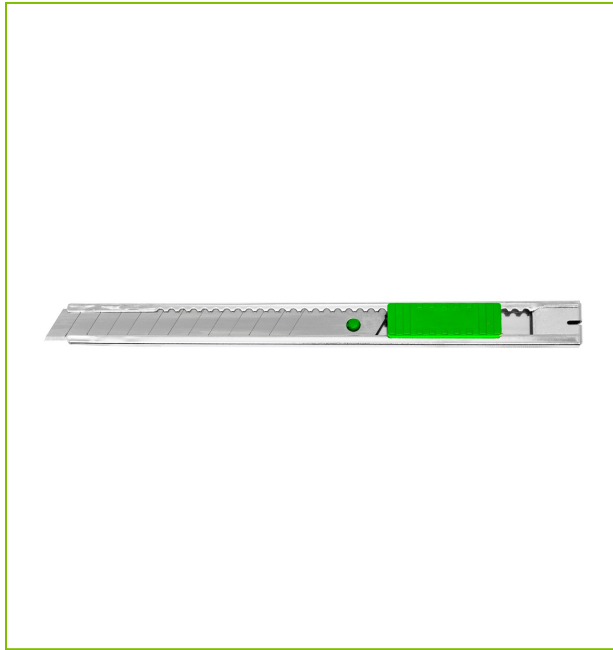

1 / 1

LIGHT DUTY METAL CUTTER

KF00234

DESCRIPTION SHORT:	Light duty metal cutter, 9mm blade, pocket clip at the back
PRODUCT LENGHT:	13.8
PRODUCT WIDTH:	0.86
PRODUCT HEIGHT:	1.68
COMMERCIAL INFORMATION:	Q-Connect Light Duty Cutting Knife with metal blade guiding. Refill blades are available see KF14757.
TECHNICAL INFORMATION:	<ul style="list-style-type: none">• Number of blade ends:: 13
Reason 1 Q-CONSCIOUS:	Refillable
PRODUCT WEIGHT:	0.011
MADE IN:	China
ECO LABEL:	