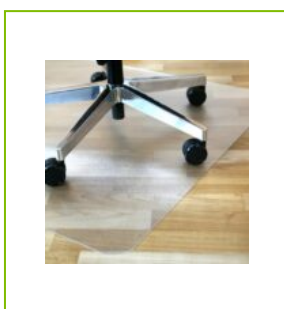

RECYCLED PET CHAIR MAT, 90X120CM – FOR HARDFLOORS

KF11408

DESCRIPTION SHORT: PET chair mats with recycled PET bottles, antislip lacquer on the bottom, 90x120cm - for hardfloors - mat is packed in a cardboard sleeve

PRODUCT LENGHT: 120

PRODUCT WIDTH: 90

PRODUCT HEIGHT: 0.18

COMMERCIAL INFORMATION: Q-Connect PET chairs mats with 30% recycled PET bottles. Perfect to protect your floor and your nature. One mat equals 60 recycled PET bottles. The mat has an antislip lacquer, is odorless, hygienically safe and antiallergenic. All edges and corners are rounded for safety reasons. Dimensions: 90x120cm x1.8mm