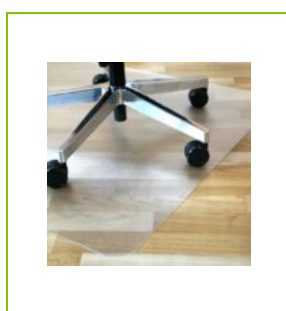

# RECYCLED PET CHAIR MAT, 120X130CM – FOR HARDFLOORS

KF11410

**DESCRIPTION SHORT:** PET chair mats with recycled PET bottles, antislip lacquer on the bottom, 120x130cm - for hardfloors - mat is packed in a cardboard sleeve

**PRODUCT LENGHT:** 130

**PRODUCT WIDTH:** 120

**PRODUCT HEIGHT:** 0.18

**COMMERCIAL INFORMATION:** Q-Connect chairs mats with 30% recycled PET bottles. Perfect to protect your floor and your nature. One mat contains 60 recycled PET bottles. The mat has an antislip lacquer, is odorless, hygienically safe and antiallergenic. All edges and corners are rounded for safety reasons. Dimensions: 120x130cm x1.8mm