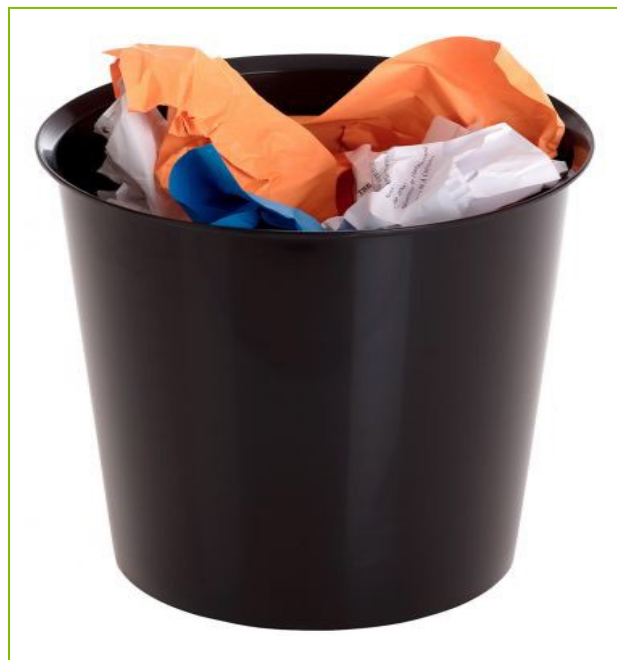

WASTE BIN, OPAQUE BLACK - 18L

KF10376

DESCRIPTION SHORT:

Opaque waste bin 18L capacity, stackable, made from 100% recycled/recyclable high gloss PP/PS & LDPE - Black

PRODUCT LENGHT:

29

PRODUCT HEIGHT:

31

COMMERCIAL INFORMATION:

Q-Connect plastic Waste bins. The waste bin is made of 100% recycled & recyclable high gloss PP, high impact high gloss PS and low density PE. The waste bins are stackable for easy storage. The bin has a 18L capacity. color: opaque black.

Reason 1 Q-CONSCIOUS:

Recycled materials

PRODUCT WEIGHT:

0.37

MADE IN:

Spain

ECO LABEL: