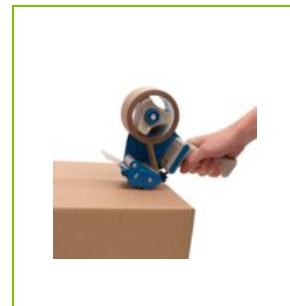

SELF ADHESIVE HOTMELT KRAFT TAPE – 50MM X 50M

KF17145

DESCRIPTION SHORT: Self adhesive easy-tear hotmelt kraft tape, 130mic, 50mm x 50m, writable, 3" paper core - flatpack 6 rolls

COMMERCIAL INFORMATION: High quality self adhesive kraft paper tape with hotmelt glue base. Easy and fast to seal boxes with the easy-to-tear paper tape. Ideal for shipping consumer goods, box packing, bundling, storage and organizing. Dimensions: 3" core, 50mm x 50m. Flatpack of 6 rolls.