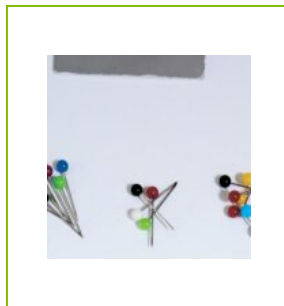

MAP PINS (COLOURED HEAD) – HANGING BOX

KF02030

DESCRIPTION SHORT:	Map Pins (in assorted colors) - hanging box of 60
PRODUCT LENGTH:	41
PRODUCT WIDTH:	38
PRODUCT HEIGHT:	29
COMMERCIAL INFORMATION:	Q-Connect Map Pins. Ideal to mark destinations or routes on a map. The Pins have a round plastic coloured head and are packed in a plastic hanging box, including 60 assorted coloured pins.
Reason 1 Q-CONSCIOUS:	Plastic reduction in packaging
PRODUCT WEIGHT:	7.5
MADE IN:	China
ECO LABEL:	