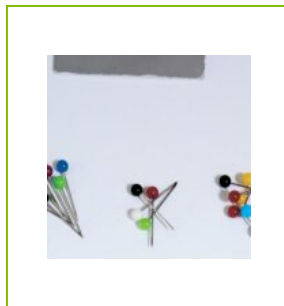

MAP PINS (COLOURED HEAD) – HANGING BOX

KF02030

- DESCRIPTION SHORT:** Map Pins (in assorted colors) - hanging box of 60
- PRODUCT LENGTH:** 41
- PRODUCT WIDTH:** 38
- PRODUCT HEIGHT:** 29
- COMMERCIAL INFORMATION:** Q-Connect Map Pins. Ideal to mark destinations or routes on a map. The Pins have a round plastic coloured head and are packed in a plastic hanging box, including 60 assorted coloured pins.
- Reason 1 Q-CONSCIOUS:** Plastic reduction in packaging
- PRODUCT WEIGHT:** 7.5
- MADE IN:** China
- ECO LABEL:**