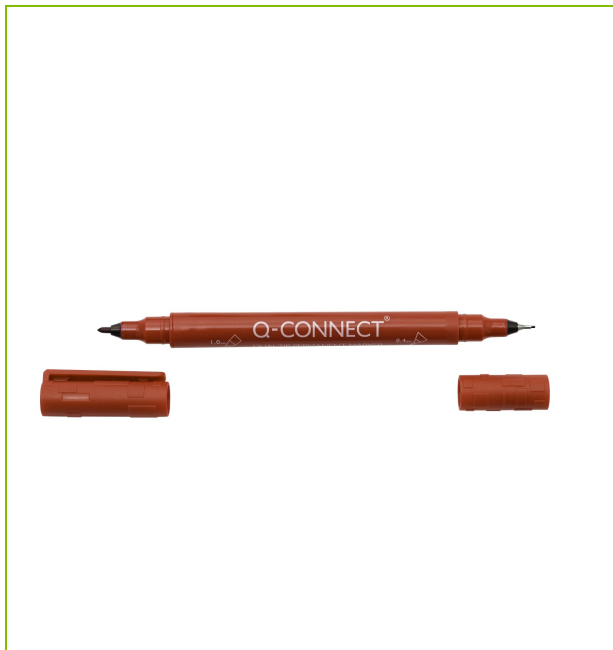

DUAL TIP MARKER, 0.4MM RESIN TIP AND 1.0MM ACRYLIC NIB – RED – BOX OF 10

KF11345

DESCRIPTION SHORT: Dual tip marker with an ultra fine 0.4mm resin tip on one side and a 1.0mm acrylic nib on the other side - Red - in a box of 10 markers

Reason 1 Q-CONSCIOUS: Recycled materials

MADE IN: China

ECO LABEL: