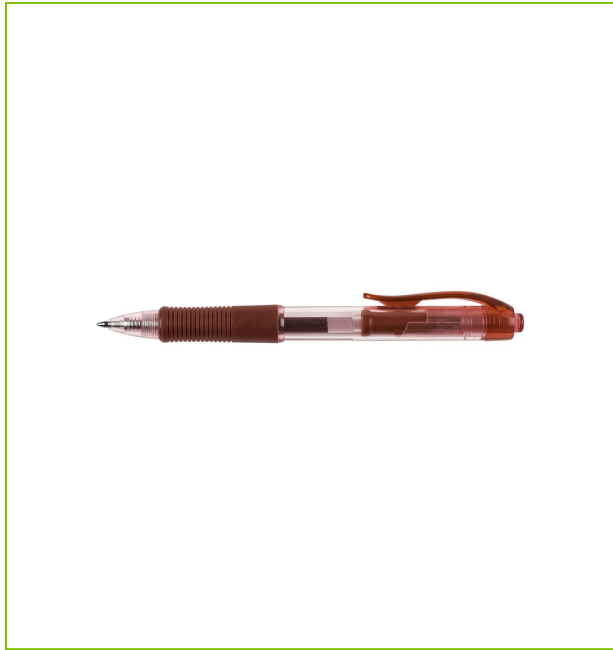

RETRACTABLE SIGMA GEL PEN – RED

KF00383

DESCRIPTION SHORT: Retractable Sigma Gel Pen, with rubber grip, 0.7mm tip, Red - Box of 12

COMMERCIAL INFORMATION: Q-Connect Sigma Retractable Gel Pen with a new instantly drying formula. Features an easy to grip push button mechanism, safety clip and comfortable rubber grip. Ink Colour - Red.

TECHNICAL INFORMATION:

- Ball diameter: 0.7mm
- Writing Width: 0.5mm

Reason 1 Q-CONSCIOUS: Refillable

ECO LABEL: