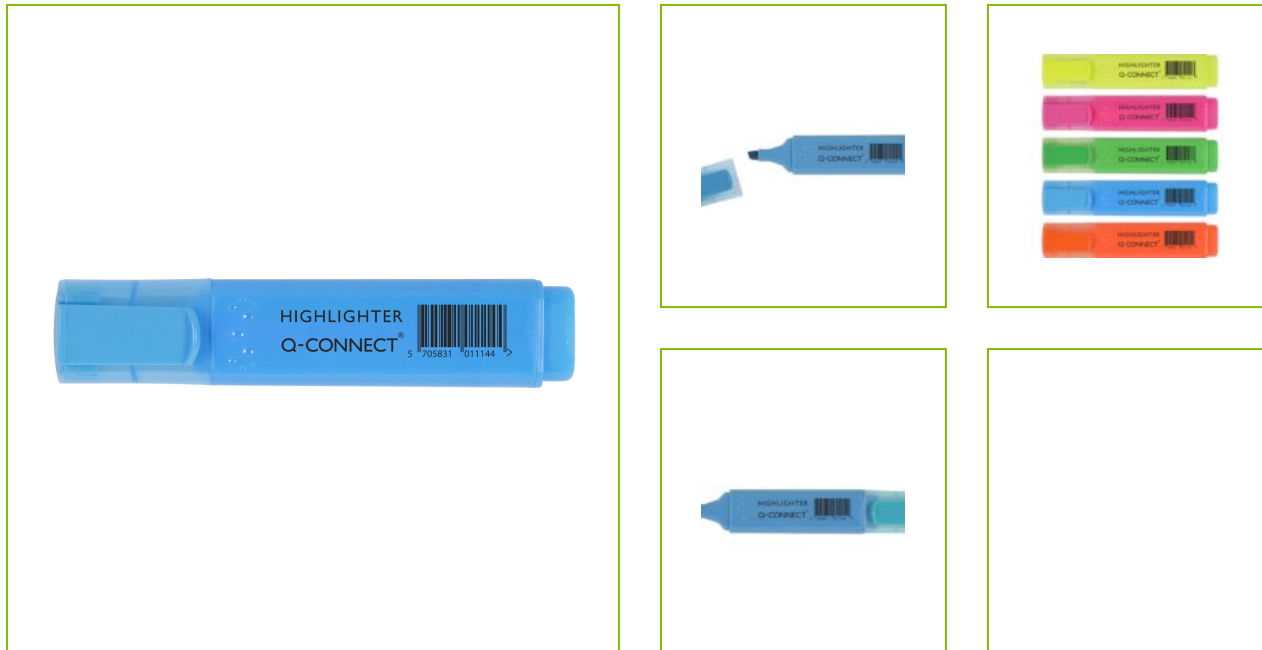

HIGHLIGHTER - BLUE

KF01114

DESCRIPTION SHORT:

Highlighter pen, bright blue - Box of 10

COMMERCIAL INFORMATION:

Q-Connect Highlighter Pen. Bright fluorescent colours for highlighting important words. The chisel tip draws both broad lines for highlighting or narrow lines for underlining. Suitable for most papers and will not fade on fax paper. Colour - Blue.

TECHNICAL INFORMATION:

- Extra: not light proof
- Ink content: 3,8g
- Shelf life: 1 year
- Writing length: 200m
- Writing Width: 1mm / 5,2 mm

Reason 1 Q-CONSCIOUS:

Recycled materials

MADE IN:

China

ECO LABEL: