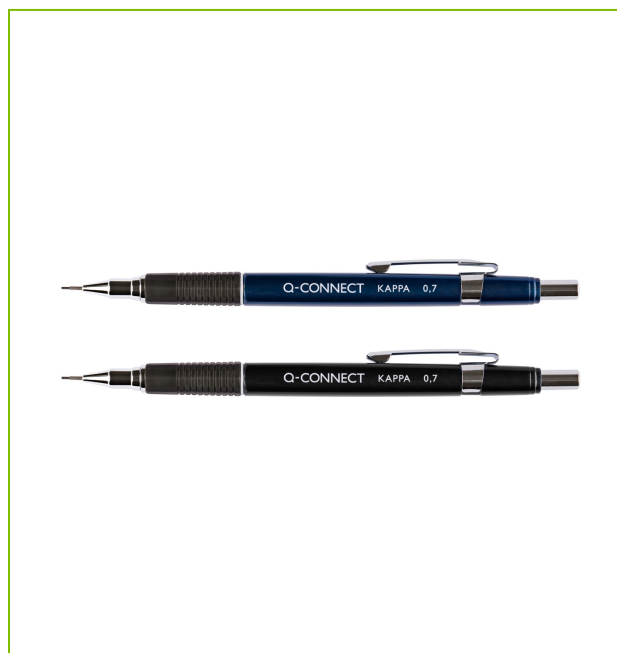

KAPPA MECHANICAL PENCIL – 0.7MM

KF00393

DESCRIPTION SHORT: Kappa mechanical pencil 0.7mm, assorted barrels with metal clip - Box of 12 (6 Black barrels/6 Blue barrels)

COMMERCIAL INFORMATION: Q-Connect Premium Automatic Clutch Pencil. Easy to use high-quality automatic pencil with rubber grip and sturdy metal pocket clip. Pack of 12 with either a black or a blue barrel. Holds 0,7mm pencil leads.

TECHNICAL INFORMATION:

- Refill diameter: 0.7mm

Reason 1 Q-CONSCIOUS: Refillable

MADE IN: China

ECO LABEL: